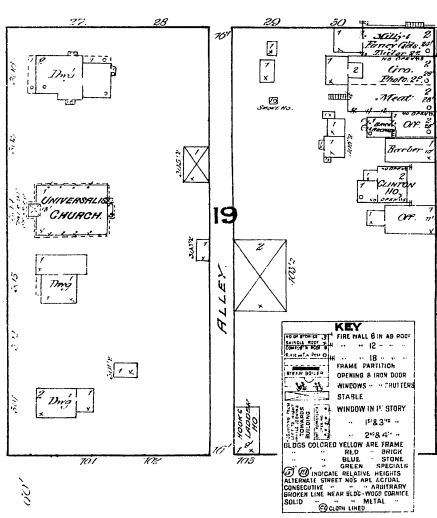

DODGE

WASHINGTON

COURT HOUSE.

MADISON

COLUMBIA