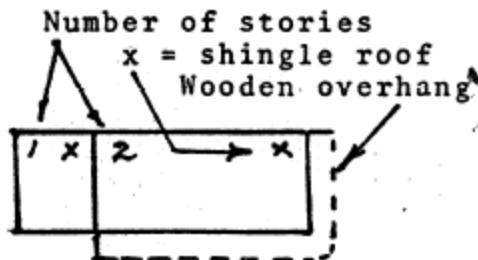

T.C. = Terra Cotta
Chimney