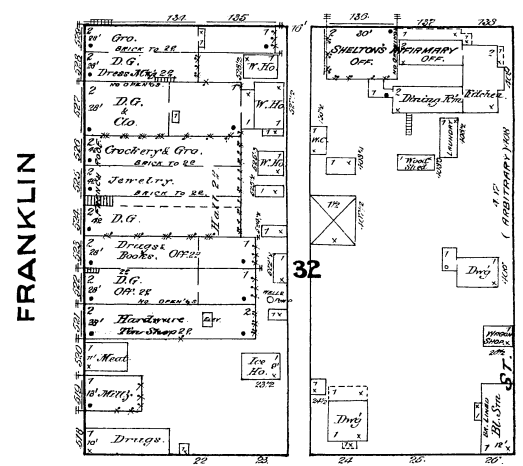

DODGE

WASHINGTON

COURT HOUSE.

MADISON

COLUMBIA