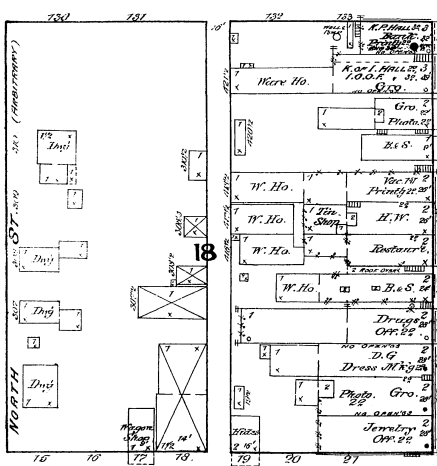

DODGE

WASHINGTON

COURT HOUSE.

MADISON

COLUMBIA